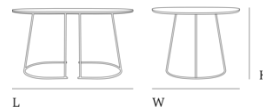

— Cecilie Manz

Designed by	Cecilie Manz / 2014
About the designer	Cecilie Manz' work within furniture, glass, lighting, and ceramics has received international acclaim and is sold and exhibited all over the world. She is educated from The Royal Danish Academy of Fine Arts with additional studies at the University of Art and Design in Helsinki. Cecilie Manz founded her own studio in Copenhagen in 1998, and has since received numerous awards and honors for her work.
Environment	Indoor
Country of Production	Sweden
Preassembled	No - Mount legs to tabletop.
Description	The Airy Coffee Table is designed with a light and airy expression through its clean lines and the table top almost floating above its thin steel frame. Available in three sizes alongside a half-side version, the Airy Coffee Table can serve a range of functions in a multitude of spaces with its playful yet quiet personality complementing any setting.
Material	Table top is made from plywood with a nanolaminate finish. Frame is made from 8 mm. powder coated solid steel.
Cleaning & Care	Clean the table with a damp cloth. If necessary only use a mild detergent or washing up liquid and not concentrated. Always wipe with a dry cloth afterwards. To minimize the risk of stains and marks, liquid, grease etc. should be removed straight away. Treat the surface with a melamine sponge, available in hardware stores, to reduce minor scratches.

Airy Coffee Table

Dimensions

Half Size

Length: 38,5 cm / 15.2"
Height: 37,4 cm / 14.7"
Width: 44 cm / 17.3"

Large

Length: 120 cm / 47.2"
Height: 41,4 cm / 16.3"
Width: 65 cm / 25.6"
Length Between Legs: 29,7 cm / 11.7"

Medium

Length: 88 cm / 34.6"
Height: 37,4 cm / 14.7"
Width: 51,5 cm / 20.3"
Length Between Legs: 16,3 cm / 6.4"

Small

Length: 68 cm / 26.8"
Height: 37,4 cm / 14.7"
Width: 44 cm / 17.3"
Length Between Legs: 3,7 cm / 1.5"